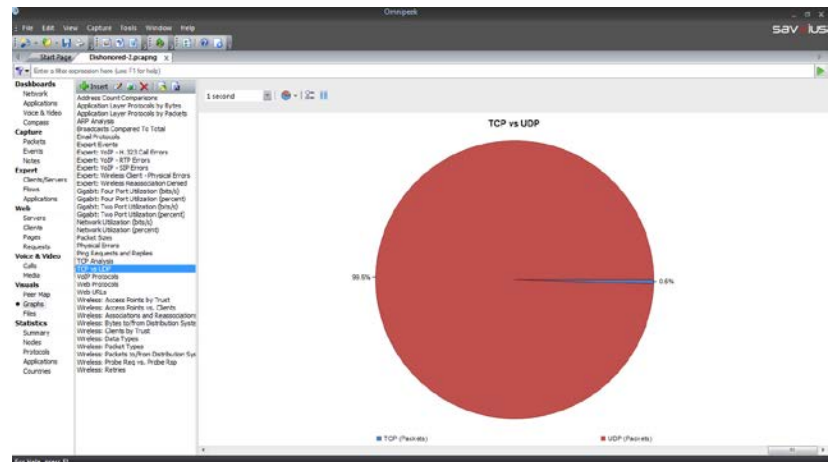

OnLive vs. Playkey: протокол UDP 100% и 99,5%