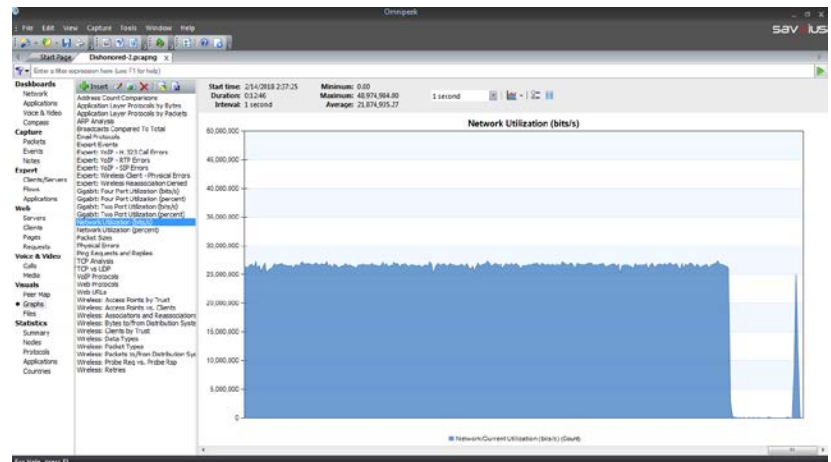

OnLive vs. Playkey: скорости 4,7 Мбит/с и 21,9 Мбит/с