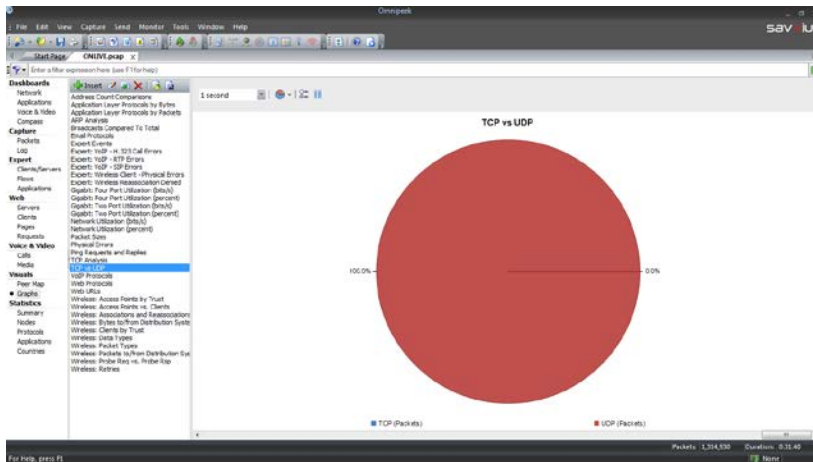

OnLive vs. Playkey: протокол UDP 100% и 99,5%