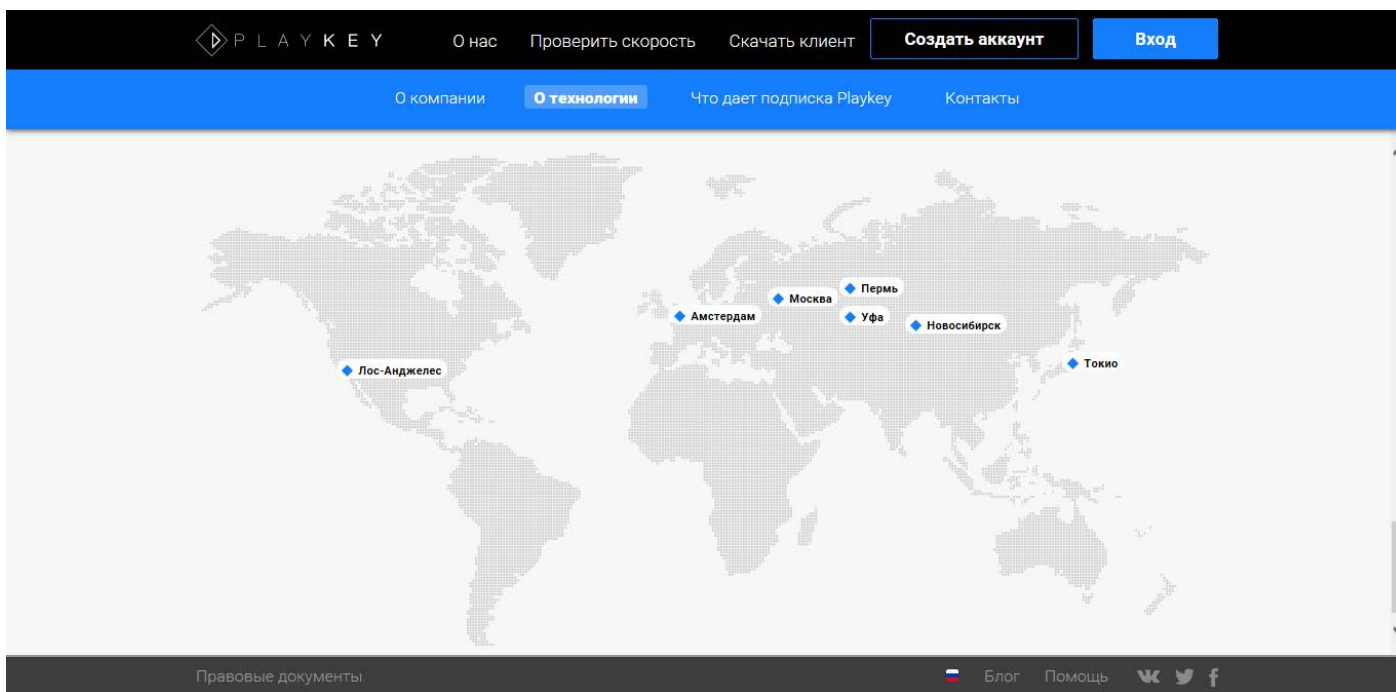

Playkey: Прежние сервера