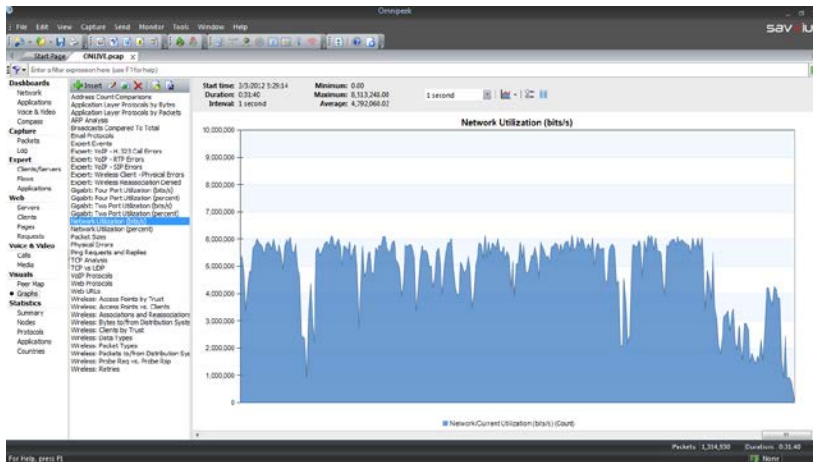

OnLive vs. Playkey: скорости 4,7 Мбит/с и 21,9 Мбит/с