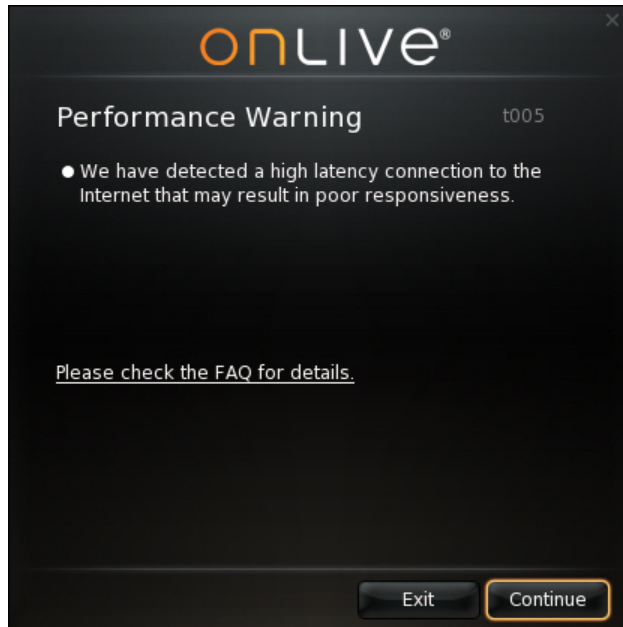

OnLive: BioShock